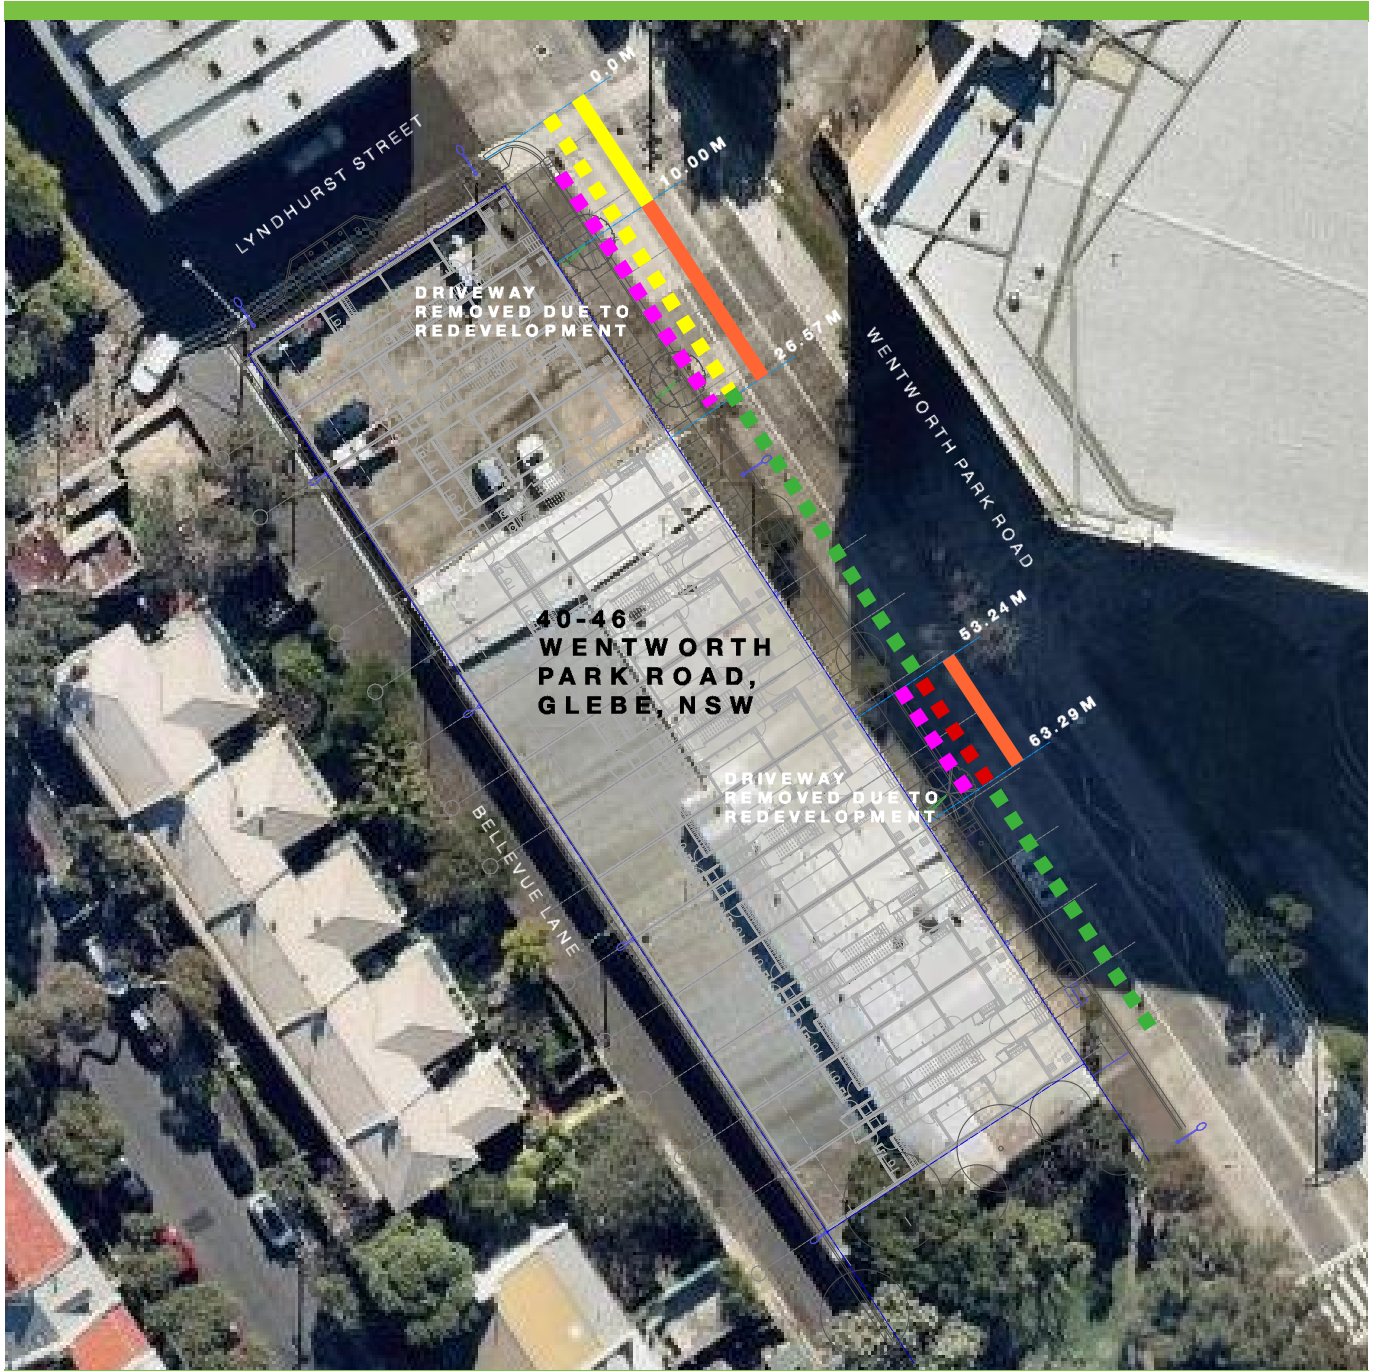

## 40-46 Wentworth Park Road, Glebe Proposed Parking Restrictions

### Existing

 No Stopping

 2P Ticket 8am-6pm Mon-Fri  
4P Ticket 6pm-10pm Mon-Fri

 Existing Driveway

 No Parking

### Proposed

Nearmap 21 January 2020

 2P Ticket 8am-6pm Mon-Fri  
4P Ticket 6pm-10pm Mon-Fri

 No Stopping